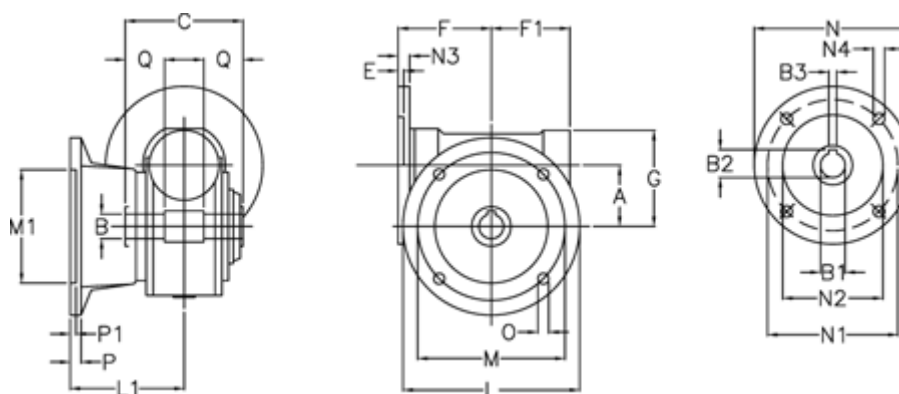

# Data Sheet

Article number: 3902150064440

Description: Worm gear  
VF 150-F1-64-100B5, without lubrication

## Measures

A	= 150	F1	= 179	N2	= 180
B	= 50 H7	G	= 218	N3	= 11
B1 E7	= 28	L	= 350	N4	= 13
B2	= 31.3	L1	= 220	O	= 18
B3 H9	= 8	M	= 290	P	= 22
C	= 175	M1	= 200	P1	= 20
E	= 2	N	= 250	Q	= 55
F	= 190	N1	= 215		